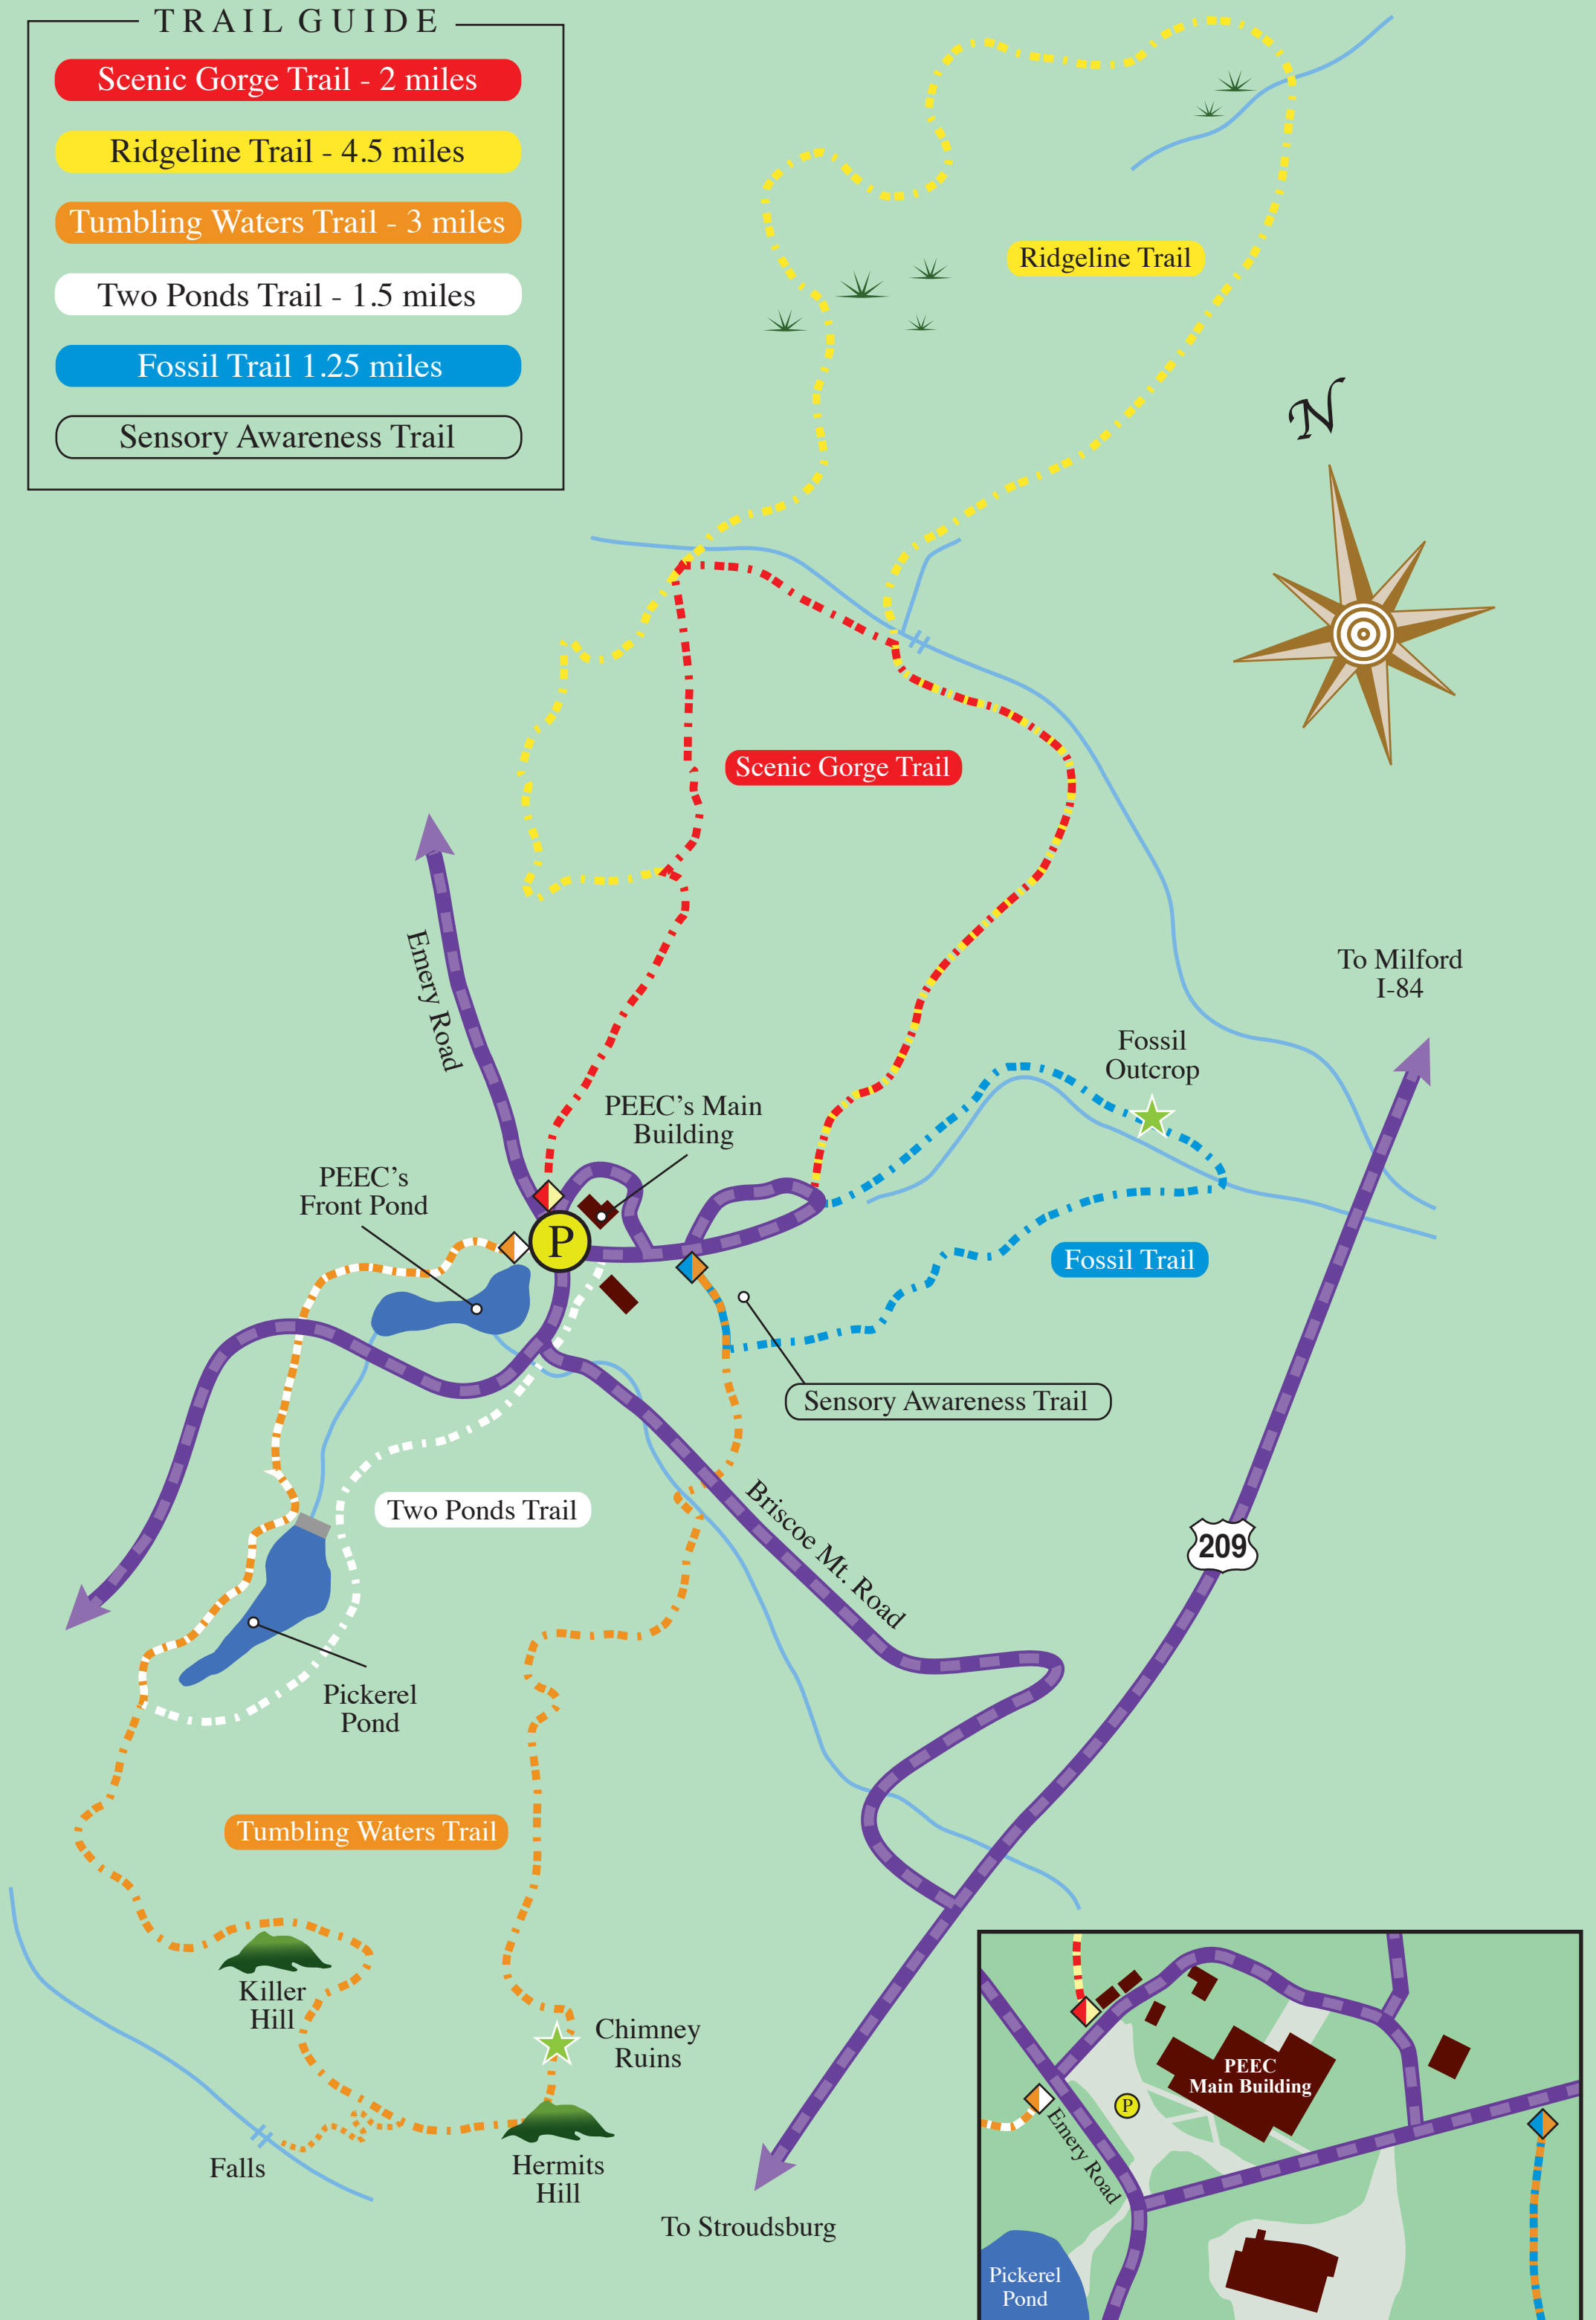

# PEEC Hiking Trails

## TRAIL GUIDE

Scenic Gorge Trail - 2 miles

Ridgeline Trail - 4.5 miles

Tumbling Waters Trail - 3 miles

Two Ponds Trail - 1.5 miles

Fossil Trail 1.25 miles

Sensory Awareness Trail

## LEGEND

Parking

Trail Head

Trail

Paved Road

Wetland

Pond

Stream